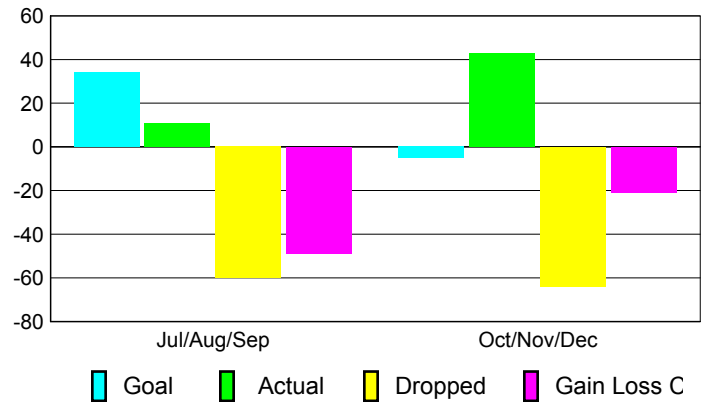

Membership Results 2010-2011

Goal, New, Dropped, Gain/Loss