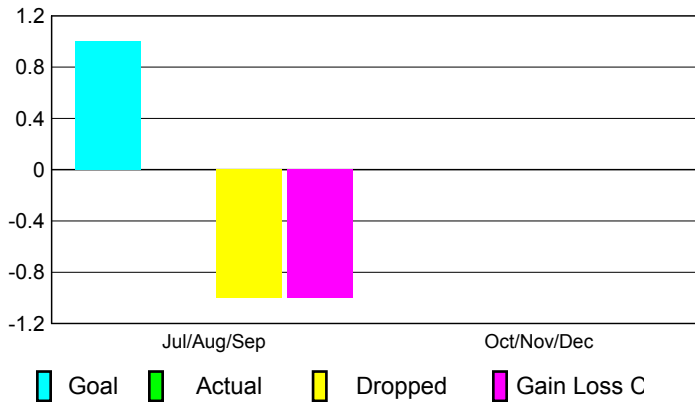

2010-2011 GMT Reports for District (or Undistricted) **District 20 S**

GMT: **ED J LECIUS**

Location: **NEW YORK**

GMT CA: **1**

CLUBS

Club Results
2010-2011

Clubs
2009-2010

Month	New Club Goal	Actual New Clubs	Actual Dropped Clubs	Gain/ Loss of Clubs	Gain/ Loss of Clubs
Jul/Aug/Sep	1	0	-1	-1	0
Oct/Nov/Dec	0	0	0	0	0
Totals	1	0	-1	-1	0

Club Results 2010-2011

Goal, New, Dropped, Gain/Loss

Comparison of Club Gain/Loss

Current Year Compared to the Previous Year

YTD Status Quo Clubs 2010-2011

Status Quo Clubs Compared to Status Quo Members

MEMBERSHIP